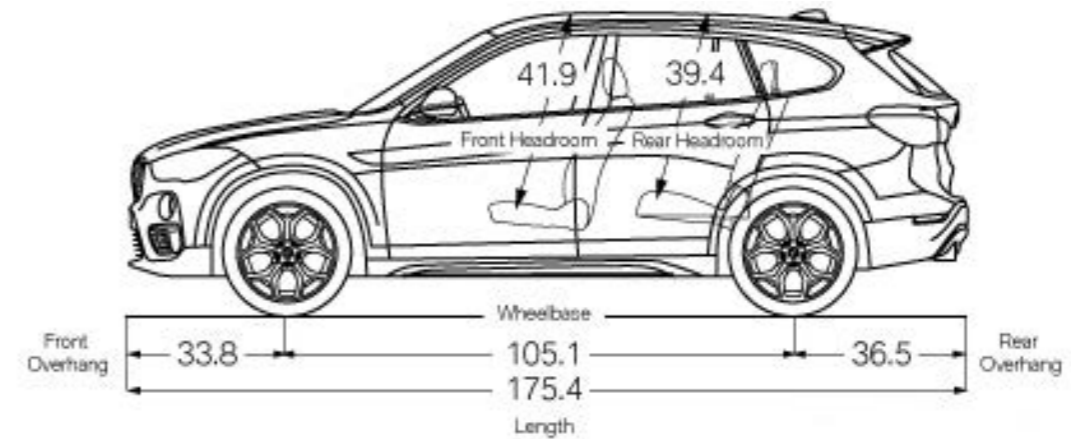

sDrive 28i	xDrive28i
ENGINE	2.0-liter TwinPower Turbo inline 4-cylinder	
OUTPUT @ RPM	228 hp @ 5000-6000 / 258 lb-ft @ 1450-4500	
0-60 MPH (sec)¹	6.6	6.3
CITY / HIGHWAY / COMBINED MPG	23/32/26	22/31/25

All dimensions in technical drawings are given in inches.