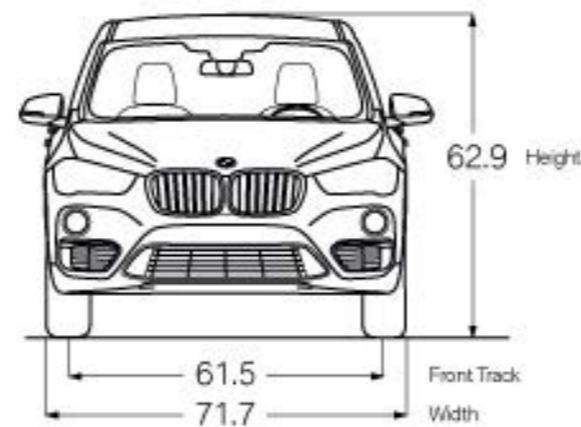

sDrive 28i	xDrive28i
ENGINE	2.0-liter TwinPower Turbo inline 4-cylinder	
OUTPUT @ RPM	228 hp @ 5000-6000 / 258 lb-ft @ 1450-4500	
0-60 MPH (sec)¹	6.6	6.3
CITY / HIGHWAY / COMBINED MPG	23/32/26	22/31/25

All dimensions in technical drawings are given in inches.