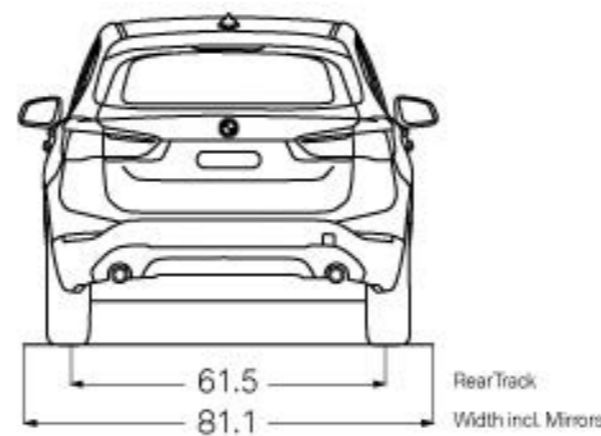

sDrive 28i	xDrive28i
ENGINE	2.0-liter TwinPower Turbo inline 4-cylinder	
OUTPUT @ RPM	228 hp @ 5000-6000 / 258 lb-ft @ 1450-4500	
0-60 MPH (sec)¹	6.6	6.3
CITY / HIGHWAY / COMBINED MPG	23/32/26	22/31/25

All dimensions in technical drawings are given in inches.