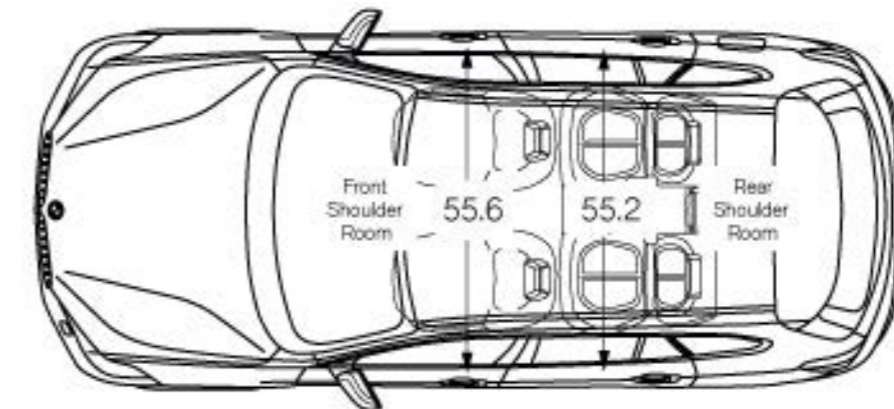

sDrive 28i	xDrive28i
ENGINE	2.0-liter TwinPower Turbo inline 4-cylinder	
OUTPUT @ RPM	228 hp @ 5000-6000 / 258 lb-ft @ 1450-4500	
0-60 MPH (sec)¹	6.6	6.3
CITY / HIGHWAY / COMBINED MPG	23/32/26	22/31/25

All dimensions in technical drawings are given in inches.